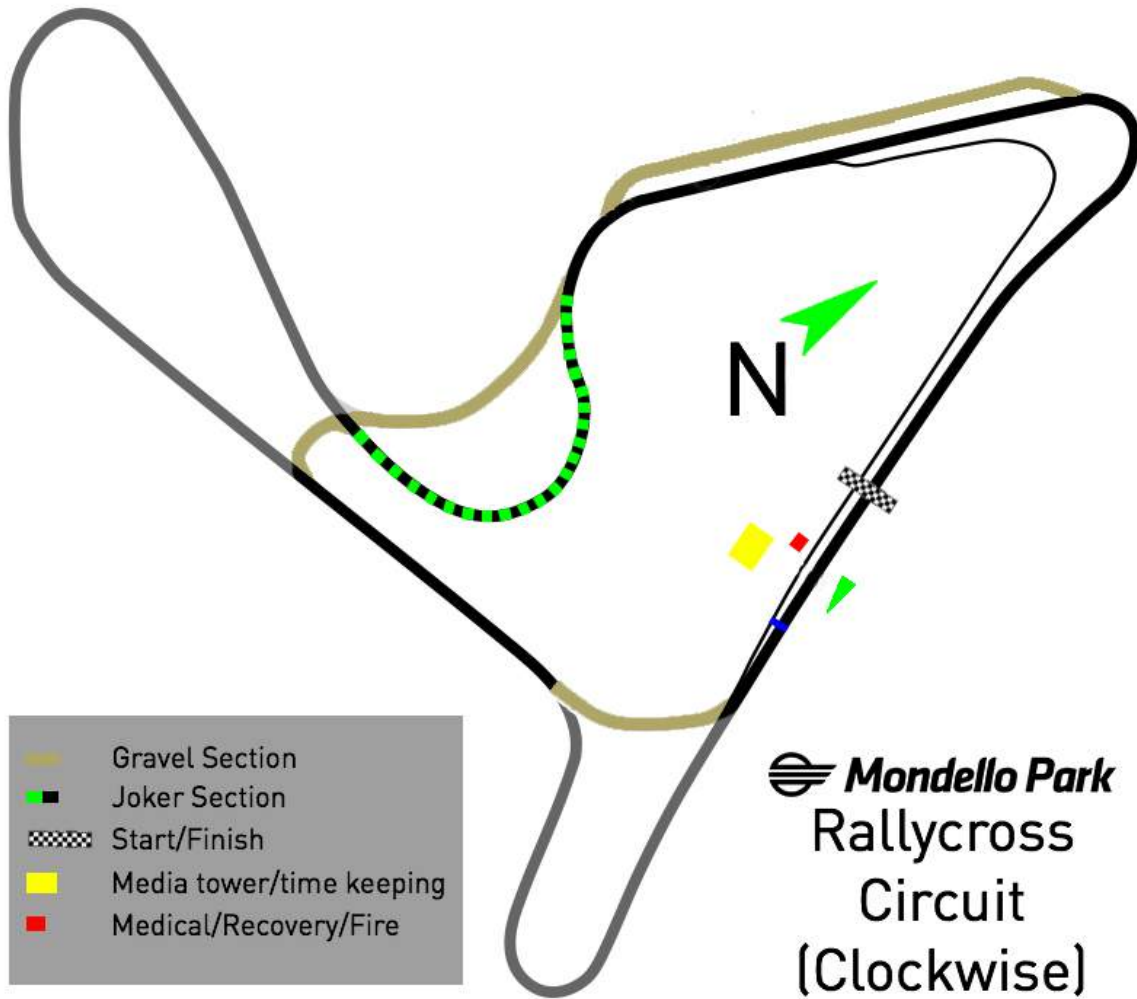

Mondello Park - Rallycross Clockwise Circuit

Circuit Information:

Length: 1.014km 1014m